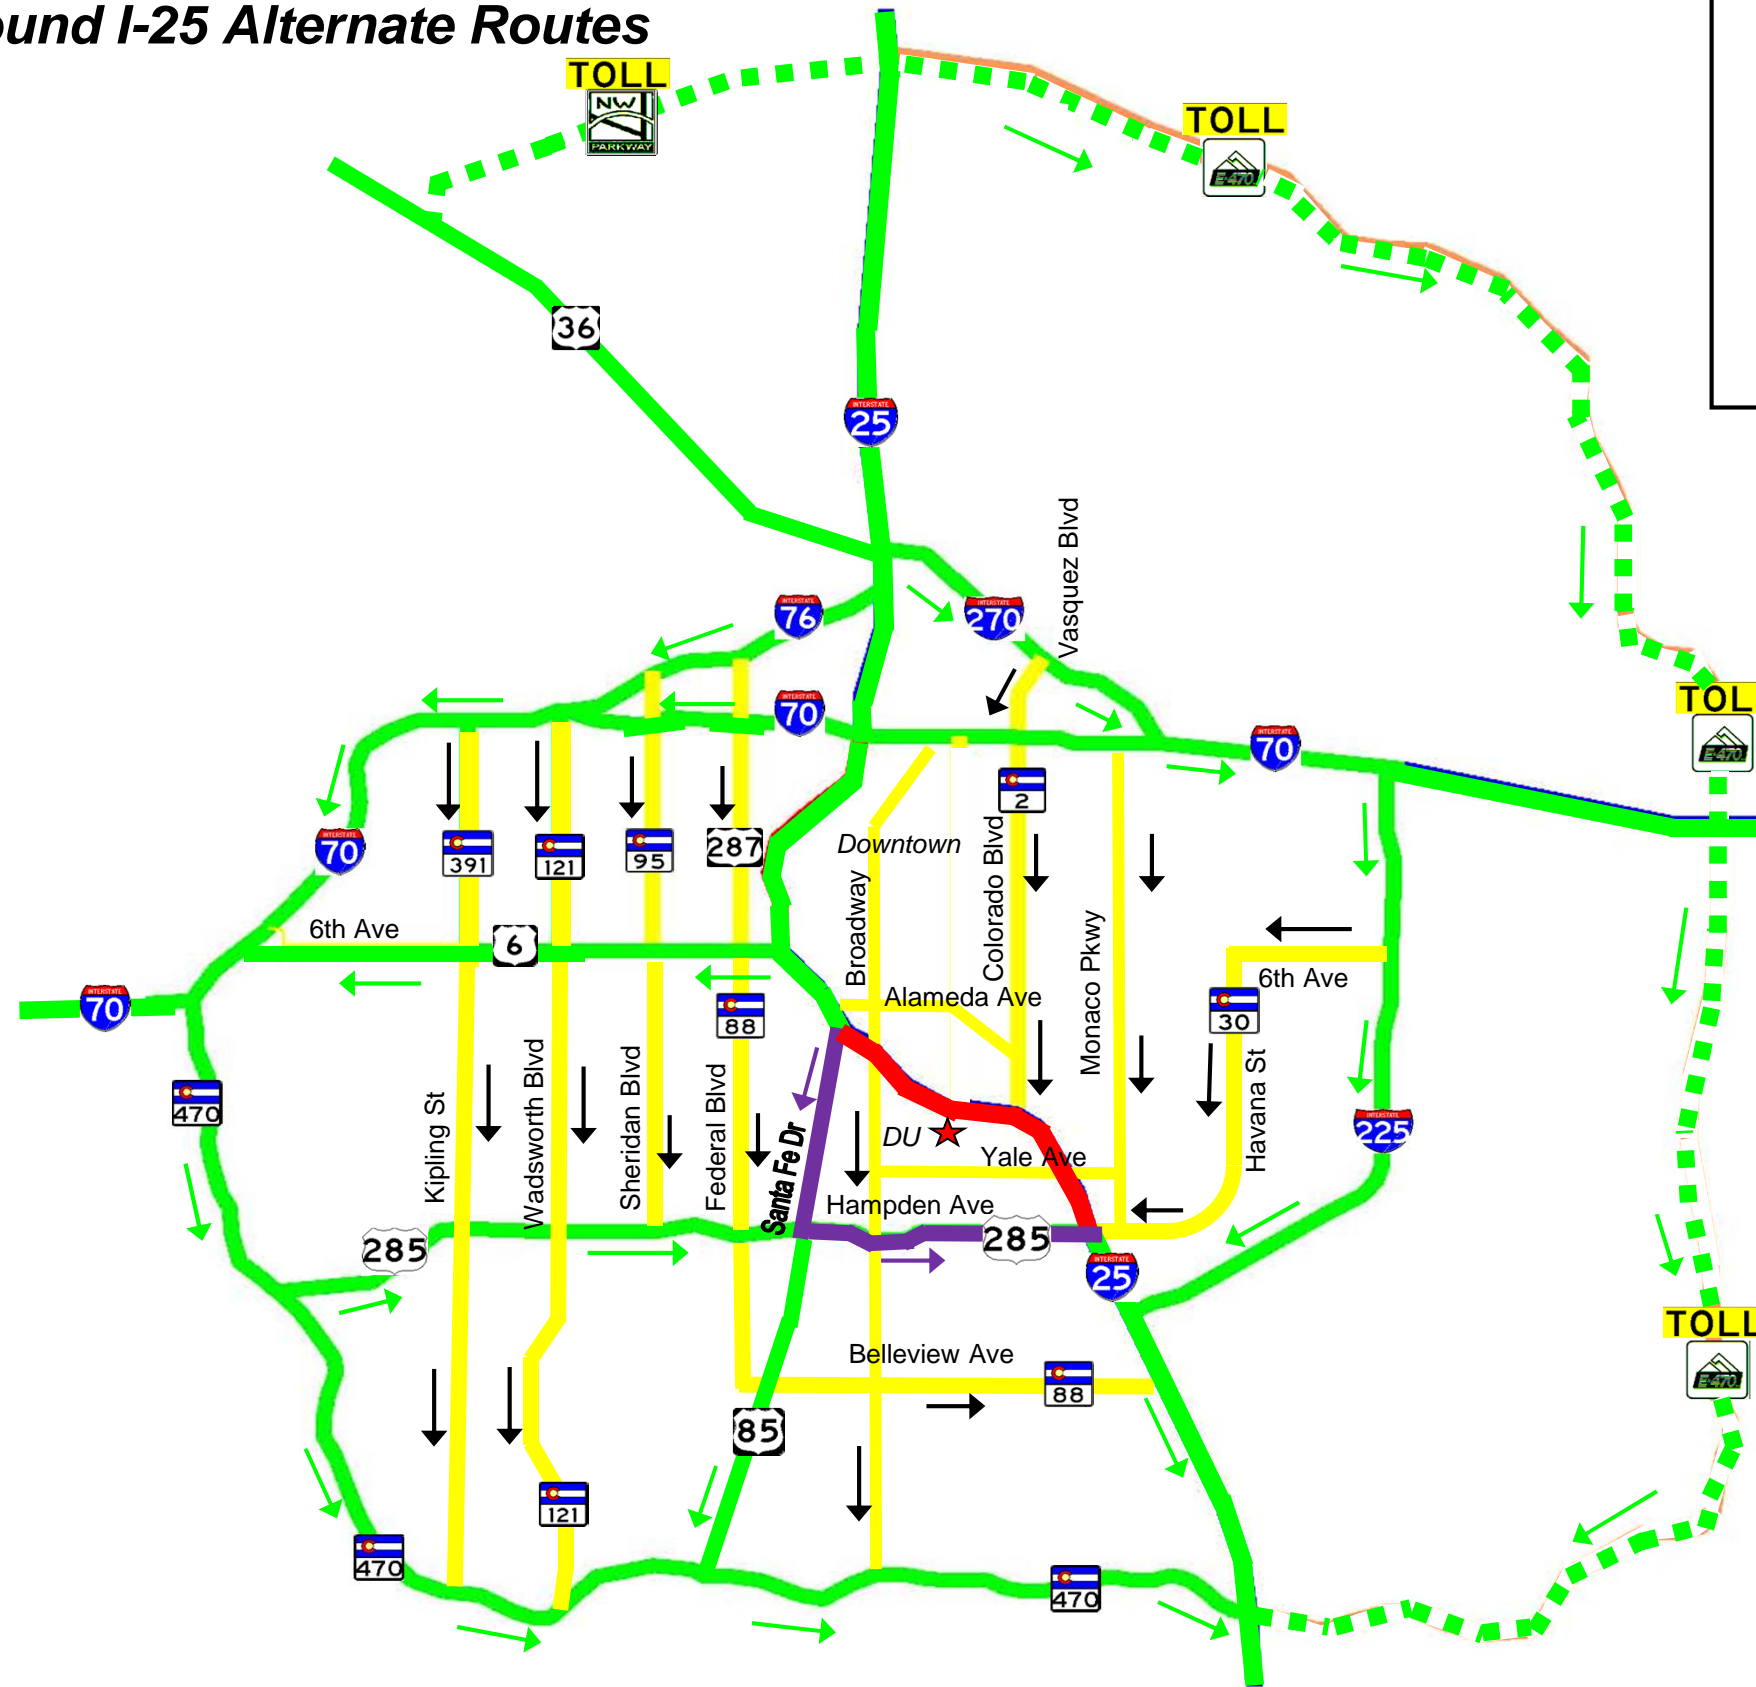

# Southbound I-25 Alternate Routes

**Legend**

- CLOSED
- Posted Detour Route
- Other Preferred Routes
- Arterial Roadways: Not Recommended, Especially for Through Trucks
- Toll Roads

- Major Alternate Routes (Southbound) :**
- Santa Fe Dr (US 85) to Hampden Ave (US 285) (POSTED DETOUR)
  - I-270 to I-70 to I-225
  - I-70 east to I-225
  - I-76 west to I-70 to C-470
  - E-470 to I-25 (TOLLWAY)
  - E-470 to I-70 (TOLLWAY)