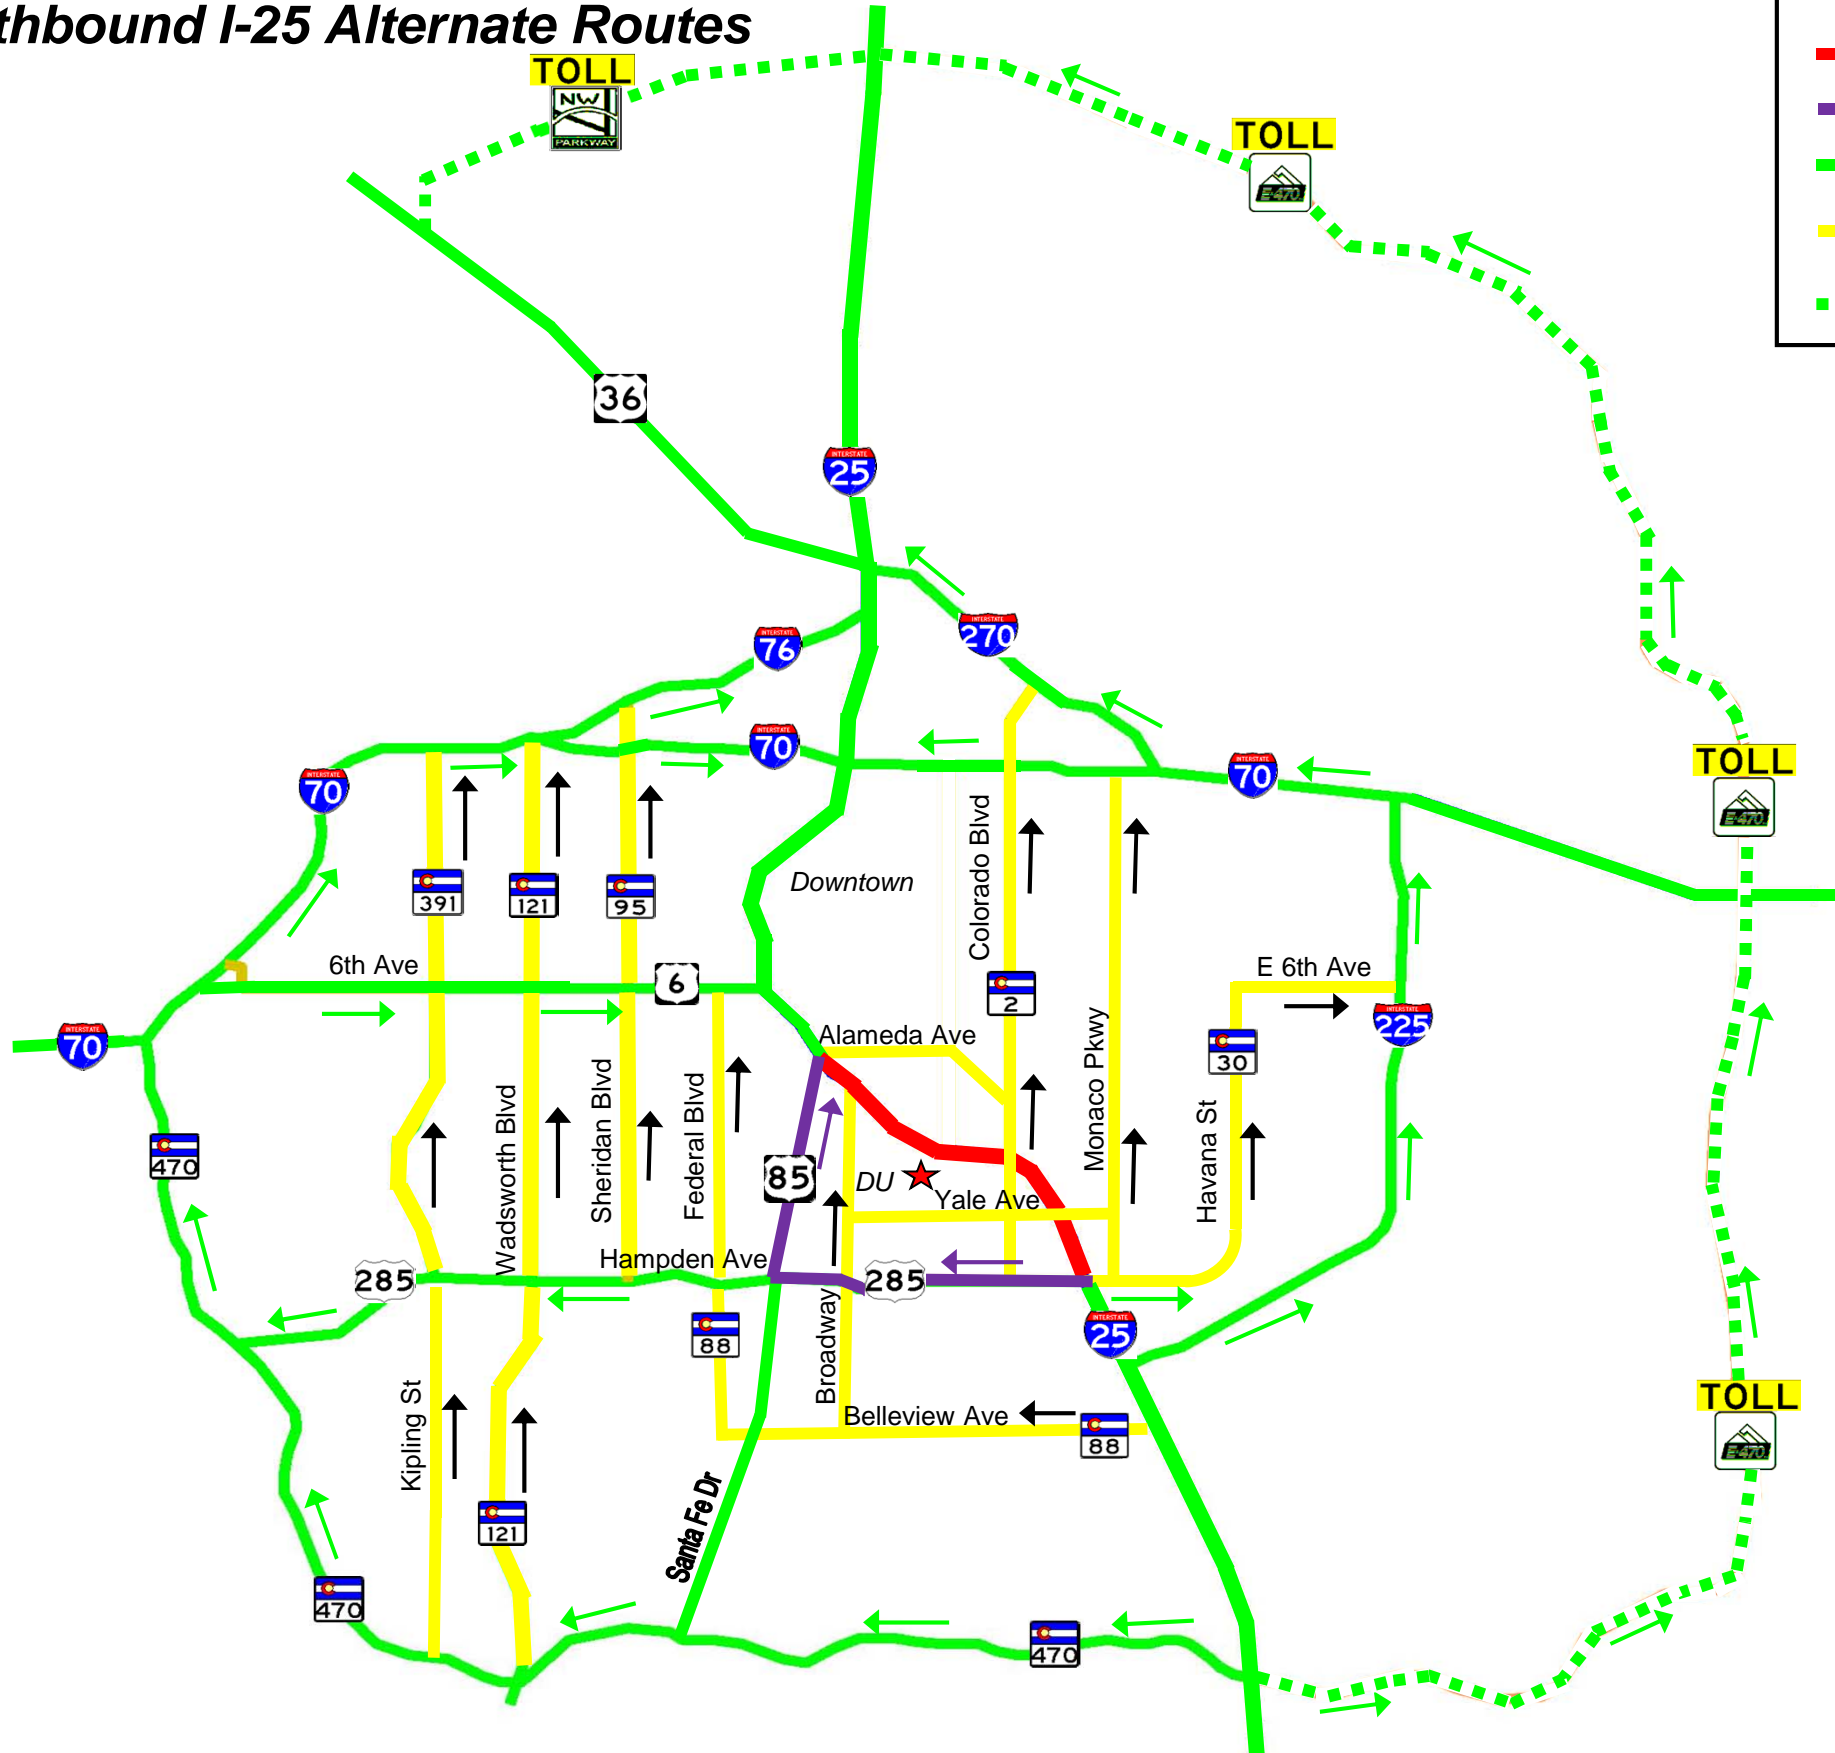

# Northbound I-25 Alternate Routes

**Legend**

- CLOSED
- Posted Detour Route
- Other Preferred Routes
- Arterial Roadways: Not Recommended, Especially for Through Trucks
- - - Toll Roads

**Major Alternate Routes (Northbound)**

- Hampden Ave (US 285) west to Santa Fe Dr (US 85)
- I-225 north to I-70 west to I-270 or I-25
- C-470 west to I-70 east to I-25
- E-470 north to I-70 or I-25 (TOLLWAY)